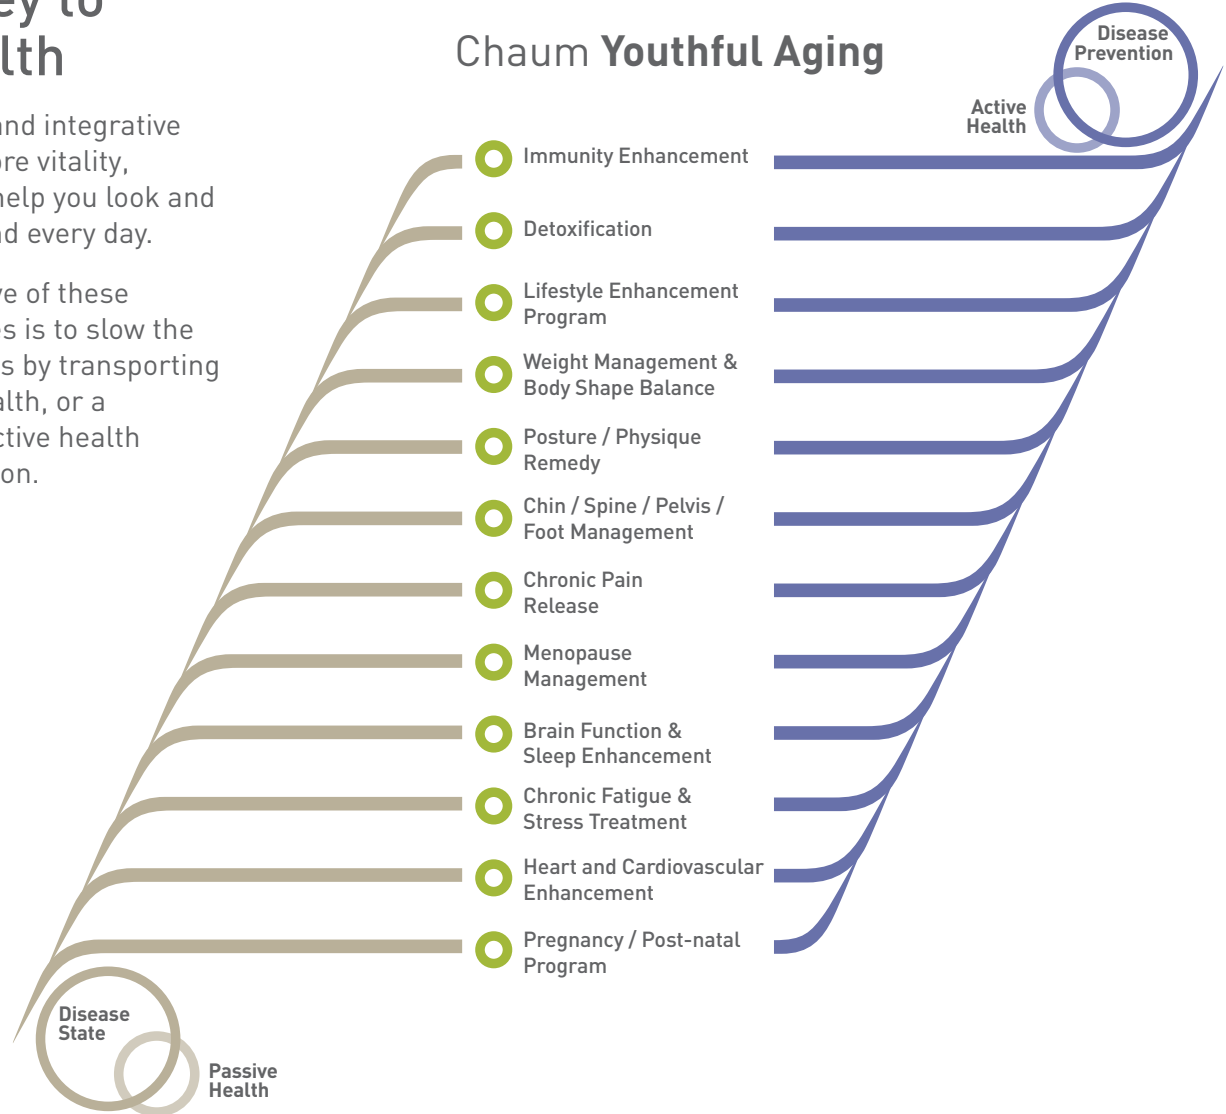

# Discover the Path to Aging Youthfully

Chaum begins with the most thorough and unique diagnostic review available in the world – advanced scanning, cellular testing, genetic analysis and more, performed in the comfort, serenity and relaxation of your private room.

Select your personal manager from Chaum's elite team of doctors to further customize an individual treatment and therapy profile.

Revitalizing Couples  
Body Program

# The Journey to Active Health

Chaum's programs and integrative techniques will restore vitality, awaken beauty and help you look and feel youthful each and every day.

The singular objective of these integrated techniques is to slow the natural aging process by transporting you from passive health, or a disease state, into active health and disease prevention.

## Chaum Youthful Aging

A close-up photograph of a woman's face, eyes closed, being gently held by two hands. A white DNA double helix graphic is overlaid on the left side of her face. The background is a soft, warm light.